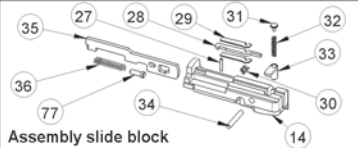

GSG-1911

Assembly magazine

Assembly complete breech with barrel

Assembly front sight

Assembly rear sight

Assembly barrel

Assembly receiver

Assembly slide block

Assembly mainspring housing

Assembly hammer

Assembly magazine lever catch