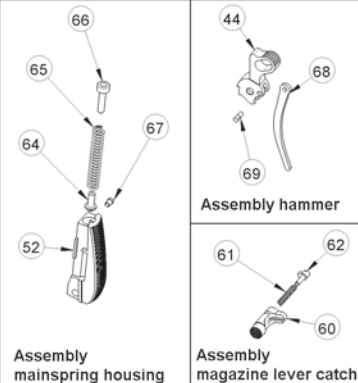

GSG-1911

Assembly magazine

Assembly complete breech with barrel

Assembly front sight

Assembly rear sight

Assembly barrel

Assembly receiver

Assembly slide block

Assembly mainspring housing

Assembly hammer

Assembly magazine lever catch